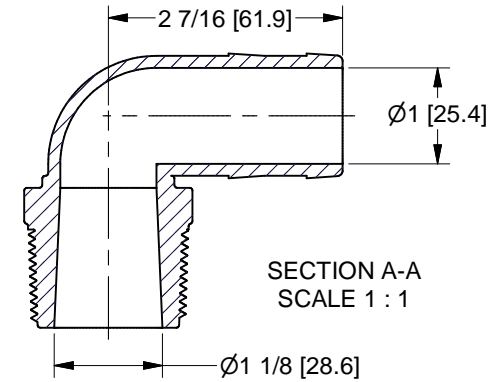

1 1/4" - 11 1/2 NPT THRD  
BLUNT START

SECTION A-A  
SCALE 1 : 1

Note: Parts are to be bagged.

THIS DRAWING AND ALL INFORMATION CONTAINED THEREON ARE THE EXCLUSIVE PROPERTY OF BANJO CORPORATION.

UNLESS SPECIFICALLY NOTED, THIS DRAWING AND ITEMS SHOWN ON THIS DRAWING ARE SUBJECT TO CHANGE AT ANY TIME.

**BANJO CORPORATION**  
150 BANJO DRIVE, CRAWFORDSVILLE, IN 47933  
WEB SITE: WWW.BANJOCORP.COM  
E-MAIL: SALES1@BANJOCORP.COM

DESCRIPTION  
1 1/4" NPT X 90° HOSE BARB

PART NUMBER  
HB125-90