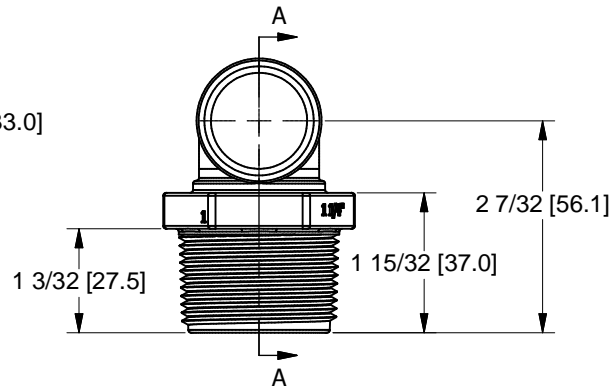

1 1/4" - 11 1/2 NPT THRD  
BLUNT START

SECTION A-A  
SCALE 1 : 1

Note: Parts are to be bagged.

THIS DRAWING AND ALL INFORMATION CONTAINED THEREON ARE THE EXCLUSIVE PROPERTY OF BANJO CORPORATION.

UNLESS SPECIFICALLY NOTED, THIS DRAWING AND ITEMS SHOWN ON THIS DRAWING ARE SUBJECT TO CHANGE AT ANY TIME.

**BANJO CORPORATION**  
150 BANJO DRIVE, CRAWFORDSVILLE, IN 47933  
WEB SITE: WWW.BANJOCORP.COM  
E-MAIL: SALES1@BANJOCORP.COM

DESCRIPTION  
1 1/4" NPT X 90° HOSE BARB

PART NUMBER  
HB125-90